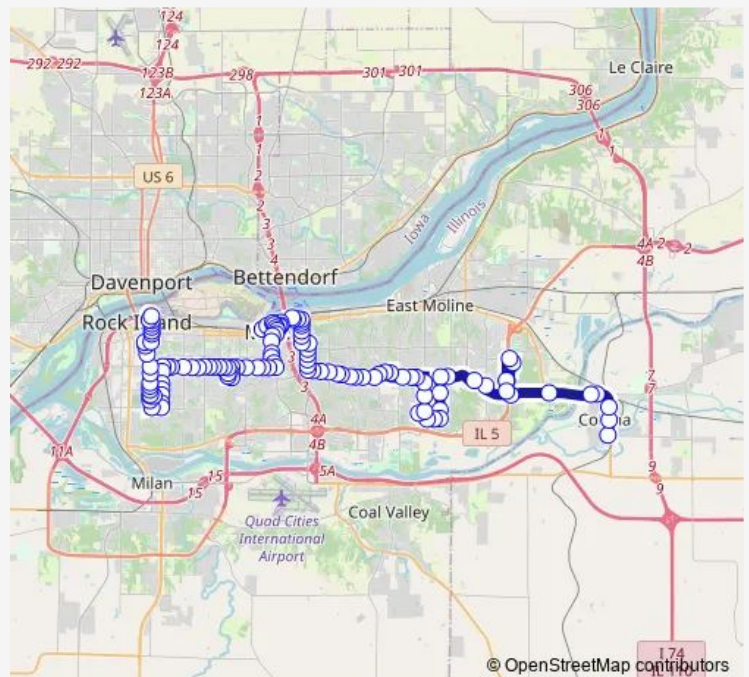

27 St & 14 Ave

Route schedule

Centre Station — 1 St & 9 Ave Shelter

Monday 05:15-13:15

Tuesday 05:15-13:15

Wednesday 05:15-13:15

Thursday 05:15-13:15

Friday 05:15-13:15

Saturday 07:15

Sunday —

Route info

Direction: Centre Station

Stops: 79

Trip Duration: 1 hour 0 min

27 St & 16 Ave

27 St & 18 Ave A

27 St & Ave Cities

29 St & Ave Cities

31 St & Ave Cities

34 St & Ave Cities

36 St & Ave Cities Shelter

King Plaza Shelter

41 St & Ave Cities Shelter

Aldi Shelter