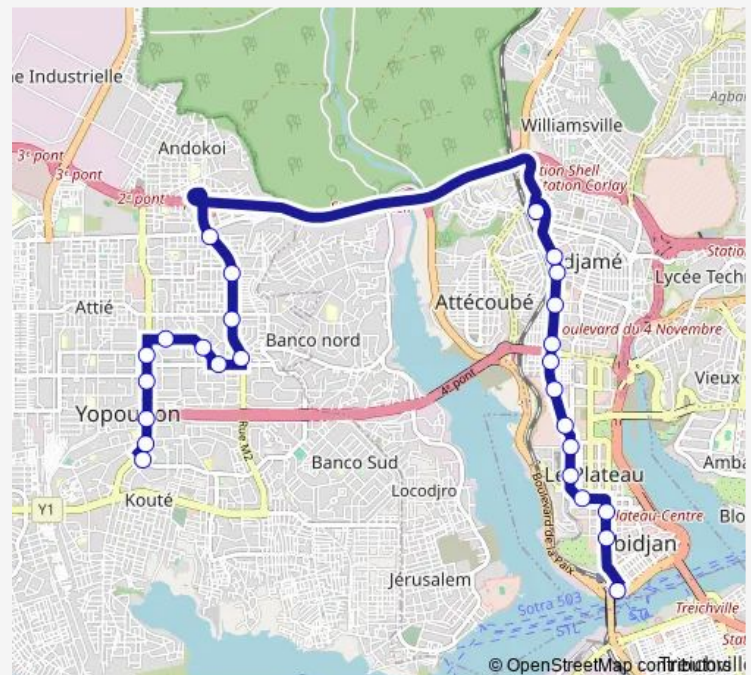

Station Total Selmer

Mairie Selmer

Lycée Williams Ponty

Route schedule

Gare Sud — Gare Yopougon Kouté

Monday 06:00

Tuesday 06:00

Wednesday 06:00

Thursday 06:00

Friday 06:00

Saturday 06:00

Sunday 06:00

Route info

Direction: Gare Sud

Stops: 26

Trip Duration: 1 hour 15 min

■ 30 — Yopougon Kouté ↔ Gare Sud

BusMaps

Yopougon St André

16e Arrondissement

Citelcom

Ex Cinéma Saguidiba

Gare Yopougon Kouté

Direction