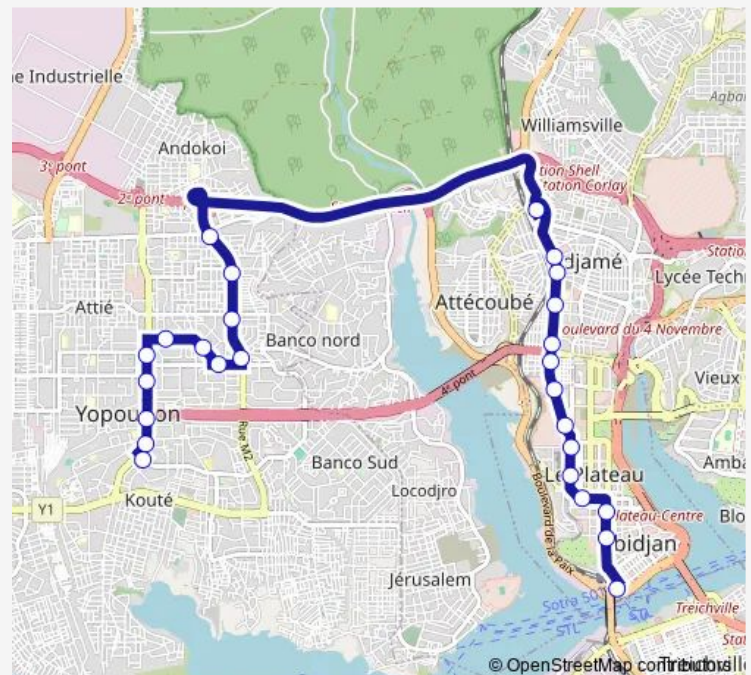

### Route schedule

Gare Sud — Gare Yopougon Kouté

Monday 06:00

Tuesday 06:00

Wednesday 06:00

Thursday 06:00

Friday 06:00

Saturday 06:00

### Route info

Direction: Gare Sud

Stops: 26

Trip Duration: 1 hour 15 min

■ 30 — Yopougon Kouté ↔ Gare Sud

Yopougon St André

16e Arrondissement

Citelcom

## Route info

Direction: Gare Yopougon Kouté

Stops: 25

Trip Duration: 1 hour 20 min

30 Bus time schedules and route maps are available in an offline PDF at [busmaps.com](https://busmaps.com). Use the [busmaps.com](https://busmaps.com) website to see live bus times, train schedule or subway schedule, and step-by-step directions for all public transit in Abidjan