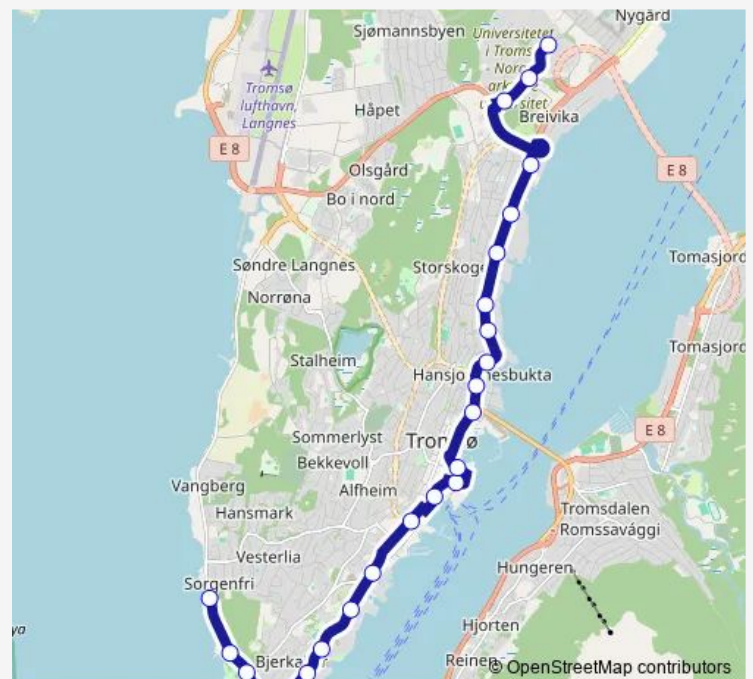

Thursday 07:24-16:25

Friday 07:24-16:25

Saturday —

Sunday —

Route info

Direction: Unn

Stops: 24

Trip Duration: 0 hour 28 min

■ 30 — UNN - Sorgenfri - Unn

Telegrafbukta

Folkeparken

Sorgenfri

Direction

Sorgenfri — Unn

24 stops

[Open route schedule](#)