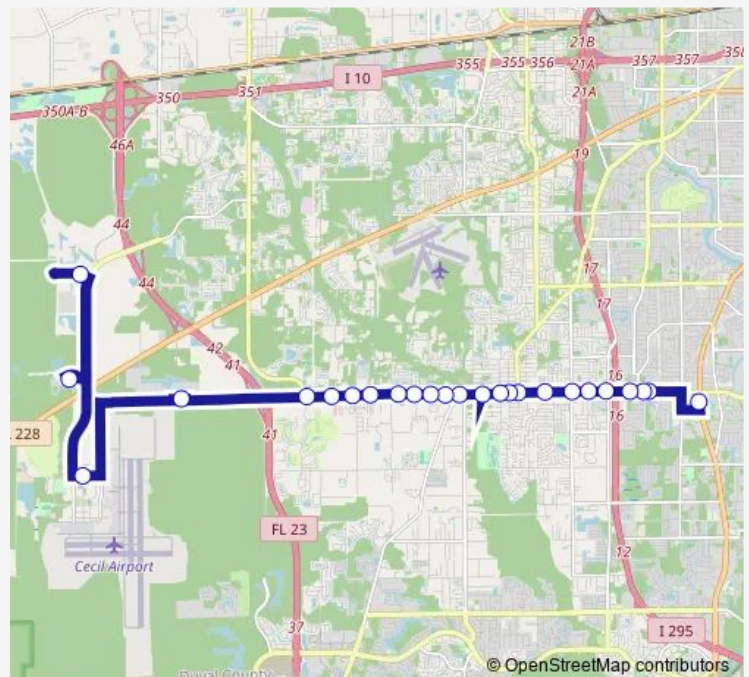

103rd St + Connie Jean Rd

10231 103rd St

103rd St + Samaritan Wy

Route schedule

Blanding Blvd + 103rd St — Fscj Cecil Center Campus

Monday 05:47-19:47

Tuesday 05:47-19:47

Wednesday 05:47-19:47

Thursday 05:47-19:47

Friday 05:47-19:47

Saturday 05:15-19:15

Sunday 06:30-19:15

Route info

Direction: Blanding Blvd + 103rd St

Stops: 25

Trip Duration: 0 hour 39 min

30 — Cecil/103rd

Amazon 103rd

Lake Newman St + Authority Ave

Waterworks Amazon

Fscj Cecil Center Campus

Direction

Lake Newman St + Authority Ave — Blanding Blvd + 103rd St

26 stops

[Open route schedule](#)

Lake Newman St + Authority Ave

Waterworks Amazon

103rd St + Samaritan Way

10244 103rd St

103rd St + Connie Jean Rd

9842 103rd St

9500 103rd St