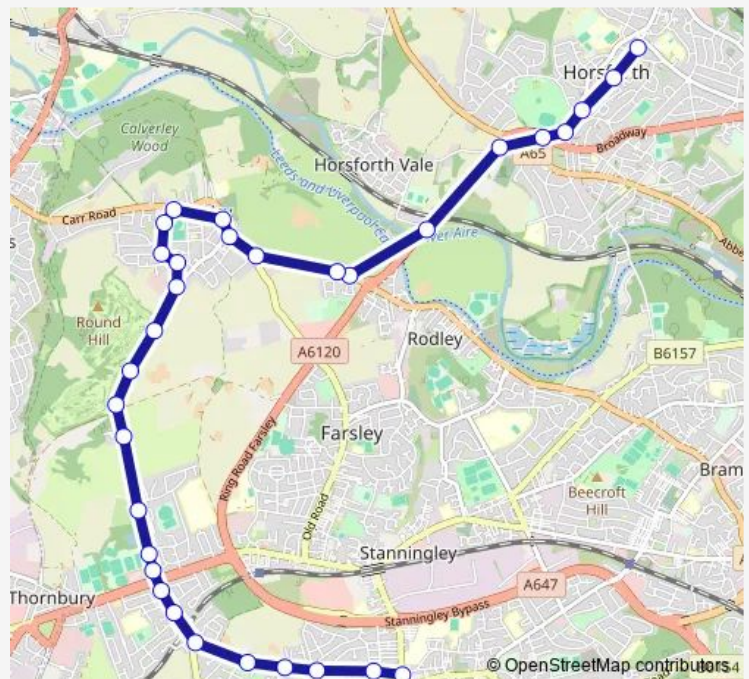

Woodhall Lane Crossfield Farm

Ravenscliffe Farm

Woodhall Plantation

Route schedule

Town Street Croft Court — Bus Station stand D

Monday 10:05-13:05

Tuesday 10:05-13:05

Wednesday 10:05-13:05

Thursday 10:05-13:05

Friday 10:05-13:05

Saturday —

Sunday —

Route info

Direction: Town Street Croft Court

Stops: 33

Trip Duration: 0 hour 26 min

Woodhall Road

Calverley Lane End

Route schedule

Bus Station stand D — Town Street Croft Court

Monday 10:36-13:36

Tuesday 10:36-13:36

Wednesday 10:36-13:36

Thursday 10:36-13:36

Friday 10:36-13:36

Saturday —

Sunday —

Route info

Direction: Bus Station stand D

Stops: 35

Trip Duration: 0 hour 26 min

Brookfield Avenue