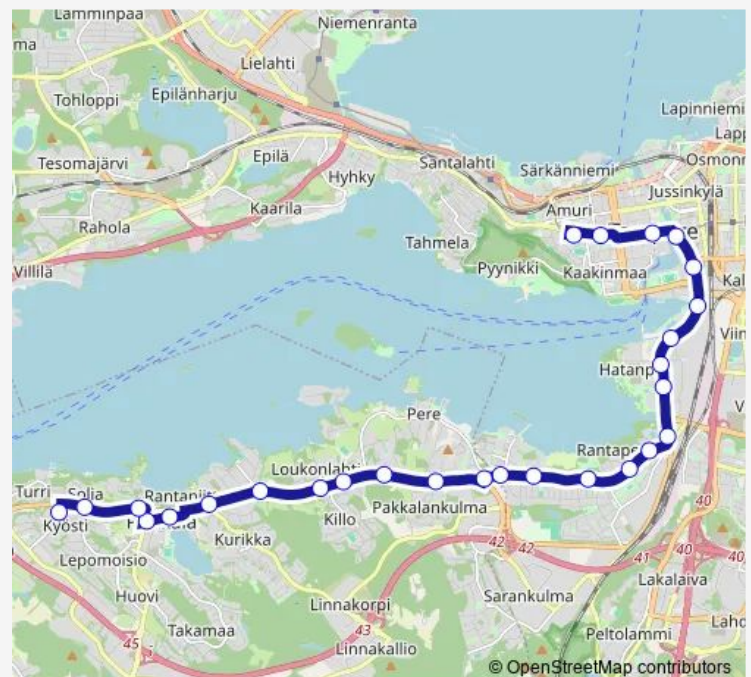

Thursday 04:00-01:10⁺¹

Friday 04:00-02:40⁺¹

Saturday 03:10-02:40⁺¹

Sunday 03:10-01:05⁺¹

Route info

Direction: Pyynikintori F

Stops: 27

Trip Duration: 0 hour 39 min