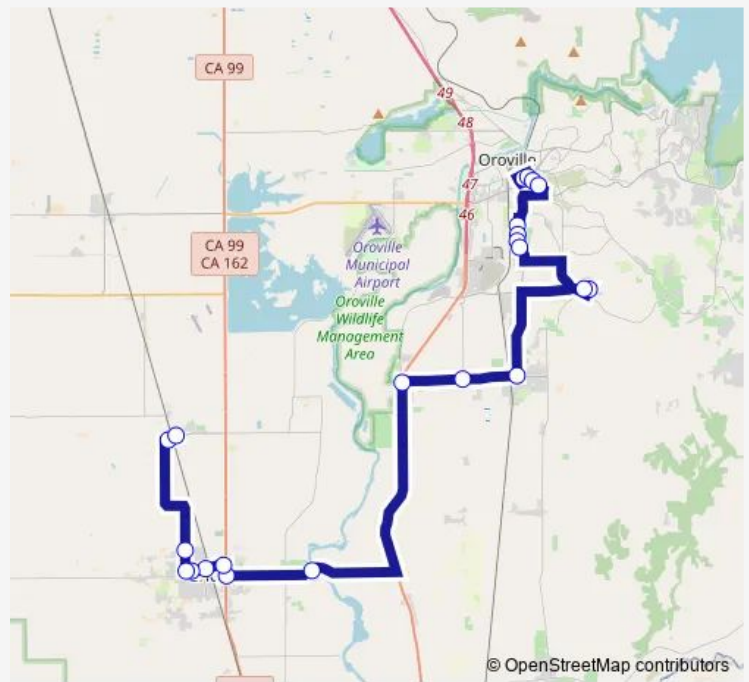

Bus 30 Oroville - Biggs

[Go to website](#)

Direction
 Transit Center Mitchell & Spencer — Biggs 6th & B Street
 22 stops
[Open route schedule](#)

- Transit Center Mitchell & Spencer
- Washington Ave & Oro Dam Blvd
- Olive Hwy & Fay Way
- Olive Hwy & Oroville Medical Center
- Lincoln Blvd & Marysville Baggett Rd
- Lincoln Blvd & Mill St
- Lincoln Blvd & Mill St
- Lincoln Blvd & Clinton Ave
- Alverda Dr & Feather Falls Blvd
- Alverda Dr & Majhi Ln
- Lincoln & Palermo
- Palermo Rd & Lone Tree Rd
- State Hwy 70 & Palermo Rd
- E Gridley Rd at Farm Labor Housing
- Heritage Oaks Mall
- Spruce & SR 99
- Spruce St & Kentucky
- Spruce St & Oregon St
- Spruce St & Idaho
- W Biggs Gridley Rd at Heron Landing
- B St & 10th

Route schedule

Transit Center Mitchell & Spencer — Biggs 6th & B Street

Monday	—
Tuesday	—
Wednesday	—
Thursday	—
Friday	—
Saturday	08:47-15:07
Sunday	—

Route info

Direction: Transit Center Mitchell & Spencer

Stops: 22

Trip Duration: 0 hour 55 min

30 — Oroville - Biggs

Direction

Biggs 6th & B Street — Transit Center Mitchell & Spencer

23 stops

[Open route schedule](#)

Biggs 6th & B Street

SR 70 & Palermo Rd

Palermo Rd & Lone Tree Rd

Lincoln & Palermo

Alverda Dr & Feather Falls Blvd

Alverda Dr & Majhi Ln

Lincoln Blvd & Virginia St

Lincoln Blvd & Mill St

Lincoln Blvd & Mill St