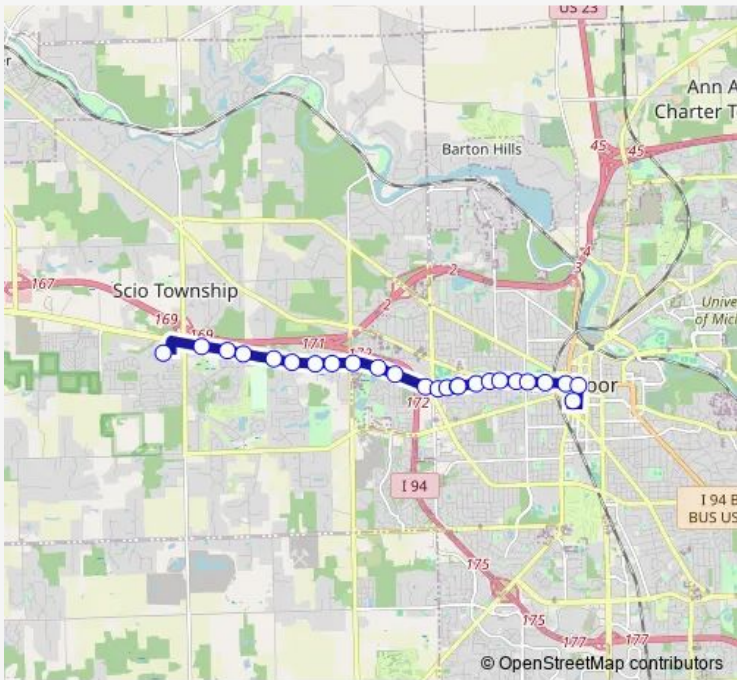

Bus 30 Jackson Rd

[Go to website](#)

Direction
 BTC - Fourth Ave Stop 3 — Meijer Jackson Rd
 24 stops
[Open route schedule](#)

- BTC - Fourth Ave Stop 3
- Huron + Fourth
- Huron + Main
- Huron + First
- Huron + Chapin
- Huron + Seventh
- Huron + Arbana
- Huron + Edmund
- Jackson + Dexter
- Jackson + Grandview
- Jackson + Worden
- Jackson + Burwood
- Jackson + Maple
- Jackson + Lakeview
- Jackson + Wagner Rd
- Jackson + Wagner
- Jackson + Nancy
- Jackson + April
- Jackson + Trinity Health
- Jackson + Myrtle
- Jackson + Burton

Route schedule
 BTC - Fourth Ave Stop 3 — Meijer Jackson Rd

Monday	06:00-23:00
Tuesday	06:00-23:00
Wednesday	06:00-23:00
Thursday	06:00-23:00
Friday	06:00-23:00
Saturday	07:00-23:00
Sunday	08:00-21:00

Route info
 Direction: BTC - Fourth Ave Stop 3
 Stops: 24
 Trip Duration: 0 hour 30 min

30 — Jackson Rd BusMaps

Jackson + Zeeb

Zeeb + Jackson

Meijer Jackson Rd

Direction

Meijer Jackson Rd — Blake Transit Center

25 stops

[Open route schedule](#)

Saturday 07:21-23:21

Sunday 08:21-21:21

Route info

Direction: Meijer Jackson Rd

Stops: 25

Trip Duration: 0 hour 21 min

30 Bus time schedules and route maps are available in an offline PDF at busmaps.com. Use the busmaps.com website to see live bus times, train schedule or subway schedule, and step-by-step directions for all public transit in Ann Arbor