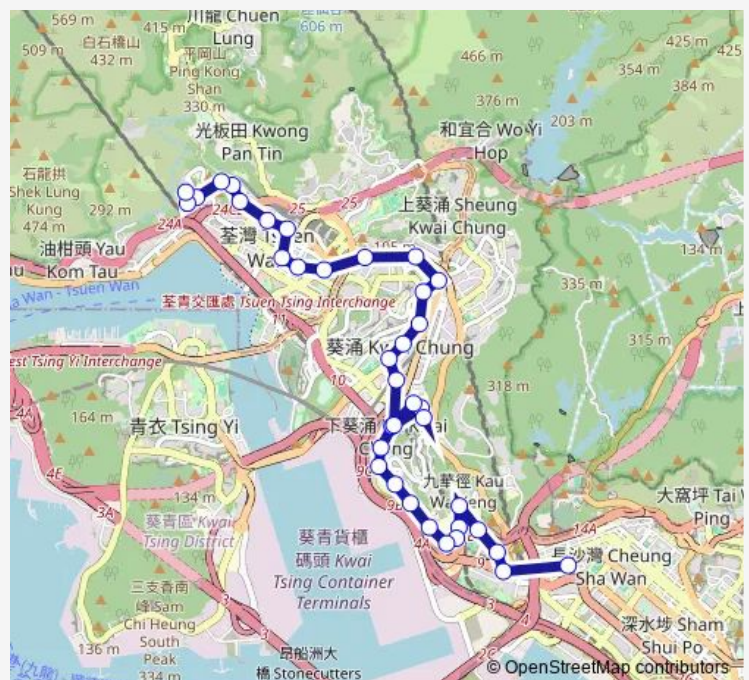

[Kmb] Wing YIU House LAI YIU Estate

[Kmb] HA Kwai Chung Polyclinic

[Kmb] Kwai Fong Station BUS Terminus

Route schedule

[Kmb] Cheung SHA WAN BUS Terminus — [Kmb] Allway Gardens BUS Terminus

Monday	05:30-18:00
Tuesday	05:30-18:00
Wednesday	05:30-18:00
Thursday	05:30-18:00
Friday	05:30-18:00
Saturday	05:30-18:00
Sunday	05:30-18:00

Route info

Direction: [Kmb] Cheung SHA WAN BUS Terminus

Stops: 37

Trip Duration: 0 hour 57 min

30 — Tsuen WAN (Allway Gardens) - Cheung SHA Wan **BusMaps**

[Ctb] CHE Fong Street, Hing Fong Road|[Kmb] CHE Fong Street Kwai Fong|[Lwb] CHE Fong Street Kwai Fong