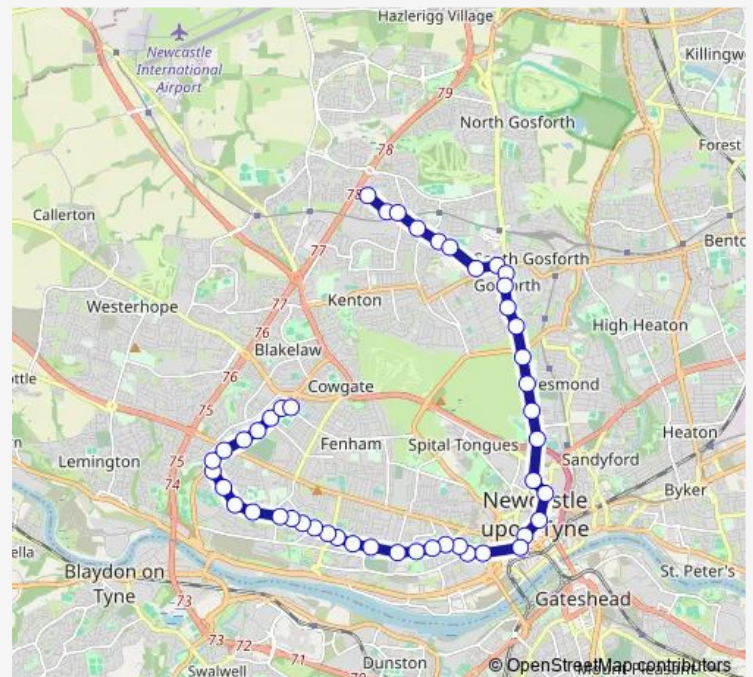

Saturday 06:12-22:23

Sunday 07:11-22:23

Route info

Direction: Fawdon Park Road

Stops: 47

Trip Duration: 0 hour 49 min

Westmorland Rd-Discovery Msm

Westmorland Road

Rye Hill

Elswick Road-Somerset Place

Elswick Road-Park Close

Elswick Road - Malvern Street

Elswick Road-Northbourne Street

Elswick Road-St Johns Cemetery

Adelaide Terrace - Shops

Adelaide Terrace

Benwell Lane-Atkinson Road

Benwell Lane-Benwell Close

Benwell Lane-Hodgkin Park Road

Benwell Lane-Rushie Avenue

Benwell Lane-Denton Gardens

Whickham View-Betts Avenue

Whickham View-Muswell Hill

Whickham View-Muscott Grove