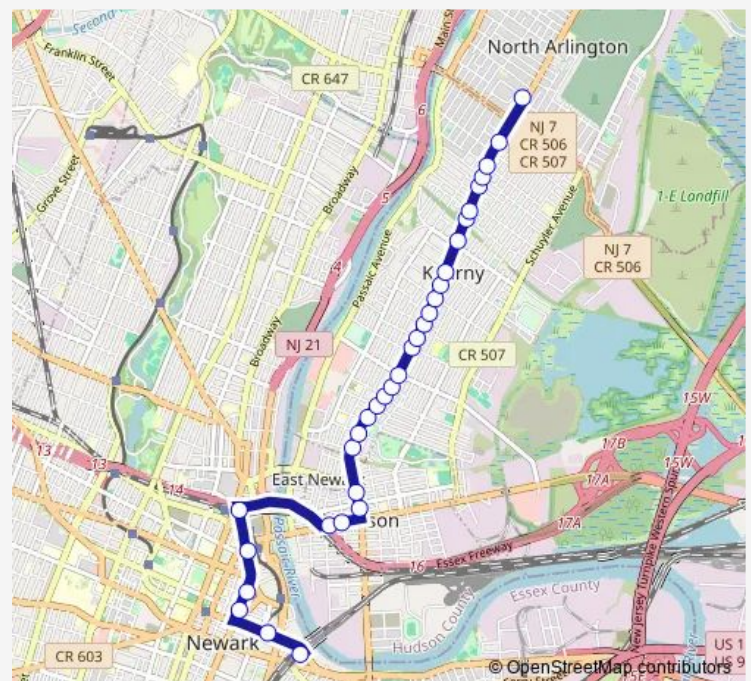

Kearny AVE AT Stewart Ave

Kearny AVE AT Magnolia Ave#

Kearny AVE AT Laurel Ave#

Kearny AVE AT Columbia Ave#

Kearny AVE AT Locust Ave#

Kearny AVE AT Midland Ave

Kearny AVE AT NEW Lawn Terrace#

Kearny AVE AT Oakwood Ave#

Kearny AVE AT Wilson Ave#

### Route schedule

Garden Terrace AT Ridge Rd — Broad ST AT Lincoln Park

Monday 05:00-18:00

Tuesday 05:00-18:00

Wednesday 05:00-18:00

Thursday 05:00-18:00

Friday 05:00-18:00

Saturday —

### Route info

Direction: Garden Terrace AT Ridge Rd

Stops: 39

Trip Duration: 0 hour 35 min

Kearny AVE AT Paterson St#

Kearny AVE AT Rose St#

Kearny AVE AT Woodland Ave#

Kearny AVE AT Johnston Ave