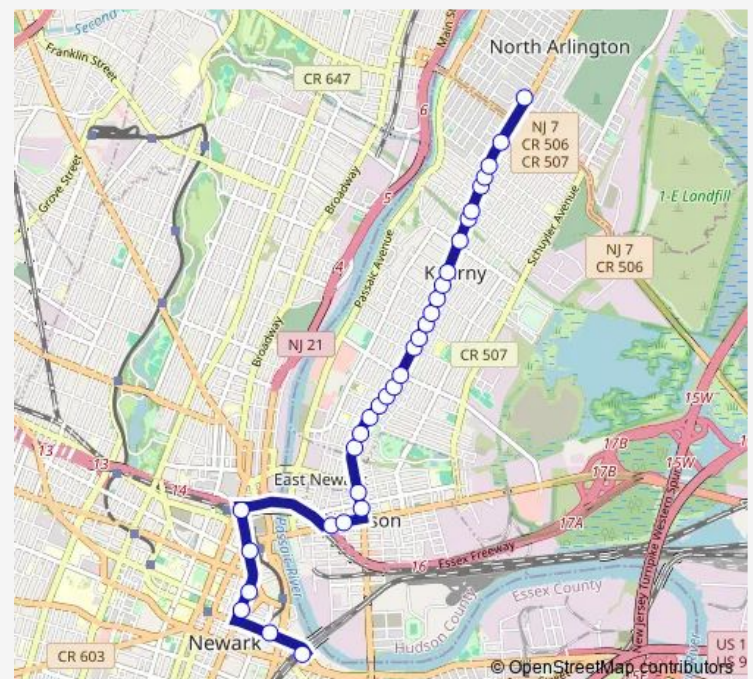

Kearny AVE AT Wilson Ave#

Route schedule

Garden Terrace AT Ridge Rd — Broad ST AT Lincoln Park

Monday 05:00-18:00

Tuesday 05:00-18:00

Wednesday 05:00-18:00

Thursday 05:00-18:00

Friday 05:00-18:00

Saturday —

Sunday —

Route info

Direction: Garden Terrace AT Ridge Rd

Stops: 39

Trip Duration: 0 hour 35 min

Kearny AVE AT Paterson St#

Kearny AVE AT Rose St#

Kearny AVE AT Woodland Ave#

Kearny AVE AT Johnston Ave

Frank E. Rodgers Blvd AT Central Ave#

Frank Rodgers Blvd AT Cleveland Ave#

Harrison AVE AT 3RD St#

Harrison AVE AT North 2ND St#

Broad ST AT Lackawanna Ave

Broad ST AT Lombardy St

Broad ST AT NEW St

Broad ST AT Cedar St

Raymond Blvd AT Broad St

Broad ST AT Market St

Broad ST AT William St

Broad ST AT Court St

Broad ST AT West Kinney St