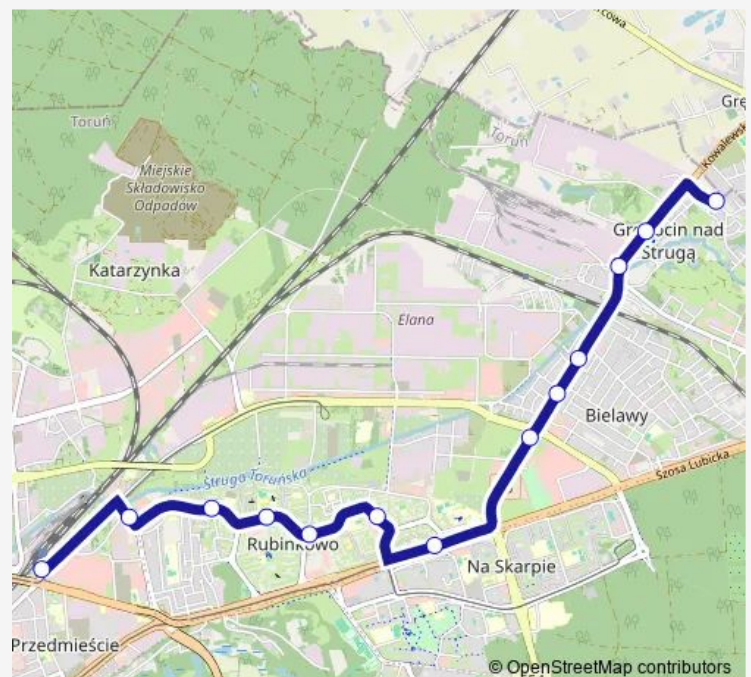

Saturday 22:33-23:11

Sunday 22:33-23:11

Route info

Direction: NAD Strugą 01

Stops: 13

Trip Duration: 0 hour 20 min

30 Bus time schedules and route maps are available in an offline PDF at busmaps.com. Use the busmaps.com website to see live bus times, train schedule or subway schedule, and step-by-step directions for all public transit in Lysomice