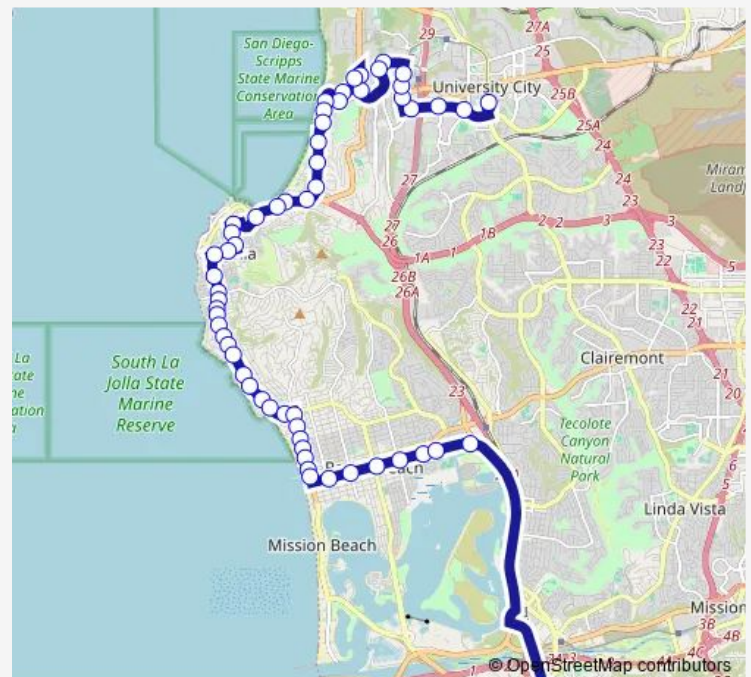

La Jolla Bl & Forward St

La Jolla Bl & Bird Rock Av

La Jolla Bl & La Canada

Route schedule

Old Town Transit Center — UTC Transit Center

Monday 05:28-00:17⁺¹

Tuesday 05:28-00:17⁺¹

Wednesday 05:28-00:17⁺¹

Thursday 05:28-00:17⁺¹

Friday 05:28-00:17⁺¹

Saturday 05:42-00:17⁺¹

Sunday 05:42-00:17⁺¹

Route info

Direction: Old Town Transit Center

Stops: 58

Trip Duration: 1 hour 21 min

30 — Old Town - UTC via Pacific Beach

La Jolla Bl & Mira Monte Plaza

La Jolla Bl & Via Del Norte

La Jolla Bl & Winamar Av

La Jolla Bl & Rosemont St

La Jolla Bl & Gravilla St

La Jolla Bl & Bonair St

La Jolla Bl & Nautilus St

La Jolla Bl & Genter St

Pearl St & La Jolla Bl

Pearl St & Draper Av

Pearl St & Fay Av

Girard Av & Torrey Pines Rd

Silverado St & Herschel Av

Torrey Pines Rd & Exchange Pl

Torrey Pines Rd & Prospect St