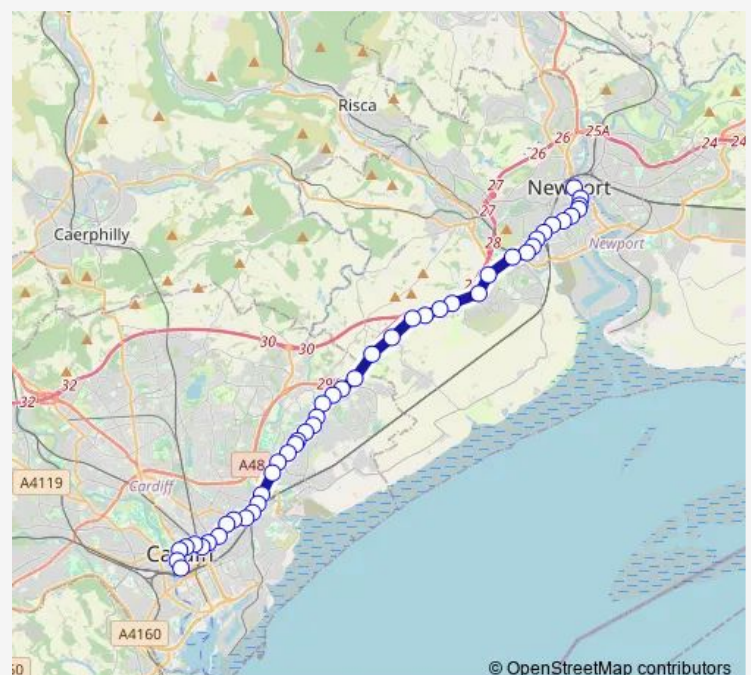

Bus 30 Cardiff - Newport via Old St Mellons, Castleton, Tredegar Park

[Go to website](#)

Direction

Cardiff Bus Interchange Bay 14 — Friars Walk 15

43 stops

[Open route schedule](#)

Cardiff Bus Interchange Bay 14

Lower Churchill Way HG

West Grove 3

Infirmary

Elm Street

Oakfield Street

Stacey Road

Royal Oak

City Link

Colchester Avenue Bottom

Ipswich Road

Castle Avenue

Ty Mawr Road

Carpenters Arms

Llanrumney Avenue

Highcroft

Taunton Crescent

Rumney High School

Mount Pleasant Avenue

Bluebell Inn

Llaneirwg Way

Route schedule

Cardiff Bus Interchange Bay 14 — Friars Walk 15

Monday 07:15-20:05

Tuesday 07:15-20:05

Wednesday 07:15-20:05

Thursday 07:15-20:05

Friday 07:15-20:05

Saturday 08:20-20:05

Sunday 10:25-18:40

Route info

Direction: Cardiff Bus Interchange Bay 14

Stops: 43

Trip Duration: 0 hour 58 min

30 — Cardiff - Newport via Old St Mellons, Castleton, Tredegar Park