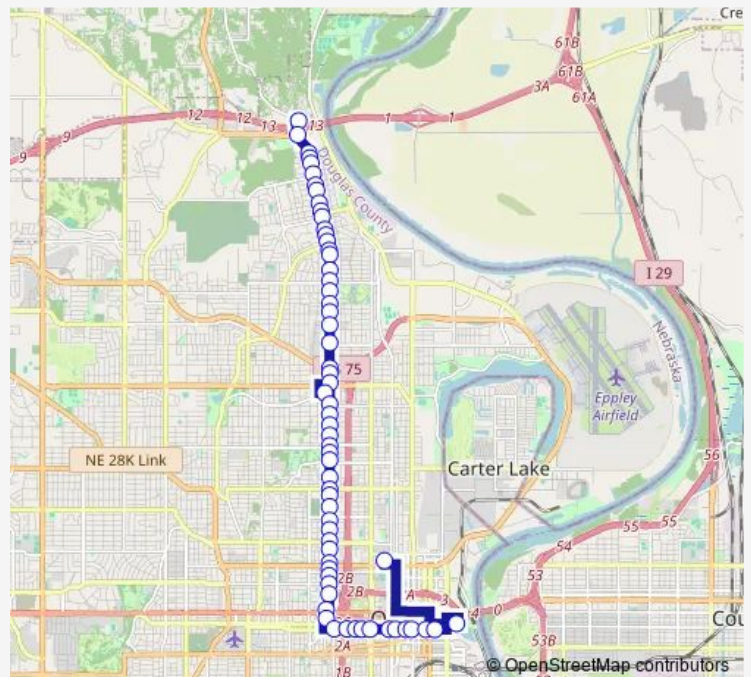

Direction

31st & Ferry Se — 22nd & Cuming Ne

62 stops

[Open route schedule](#)

- 31st & Ferry Se
- 30th Ave & Mckinley Nw
- 30th & Bondesson Nw
- 30th & Clay Nw
- 30th & Tucker Nw
- 30th & State Nw
- 30th & Grebe Nw
- 30th & Young Nw
- 30th & King Sw
- 30th & Craig Nw
- 30th & Potter Nw
- 30th & Weber Sw
- 30th & Scott Cir Sw
- 30th at Martin Ave Nw
- 30th & Vane Nw
- 30th & Whitmore Nw
- 30th & Newport Ave Nw
- 30th & Redick Ave Nw
- 30th & Curtis Ave Nw
- 30th & Stone Ave Nw
- 30th & Laurel Ave Nw

Route schedule

31st & Ferry Se — 22nd & Cuming Ne

Monday	05:59-21:29
Tuesday	05:59-21:29
Wednesday	05:59-21:29
Thursday	05:59-21:29
Friday	05:59-21:29
Saturday	05:59-21:29
Sunday	06:29-19:29

Route info

Direction: 31st & Ferry Se

Stops: 62

Trip Duration: 0 hour 44 min

30th & Ellison Ave Nw

30th & Fort Nw

30th & Larimore Ave Nw

30th & Fowler Ave Nw

30th & Ames Ave Nw

North Omaha TC Bay 13

30th & Lake Sw

30th & Grant Nw

30th & Patrick Sw

30th & Decatur Nw

30th & Seward Nw

30th & Hamilton Nw

30th & Myrtle Nw

30th at Cuming Nw