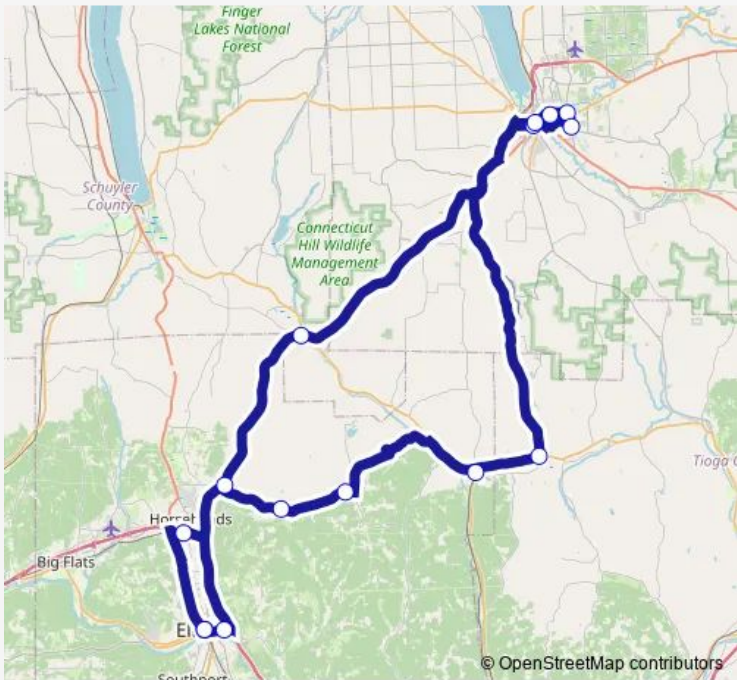

[Go to website](#)

**Direction**  
 Transportation Center — Transportation Center  
 15 stops  
[Open route schedule](#)

- Transportation Center
- E Water St. Park & Ride
- Tates Park & Ride
- Alpine Junction Park & Ride
- Tompkins County Library
- Cornell Statler Hall
- Cornell Vet Tower
- East Hill Plaza
- E Seneca St & N Tioga St
- Spencer
- Van Etten
- Erin
- Breesport
- Grand Central Plaza
- Transportation Center

Route schedule  
 Transportation Center — Transportation Center

Monday	06:15
Tuesday	06:15
Wednesday	06:15
Thursday	06:15
Friday	06:15
Saturday	—
Sunday	—

Route info  
 Direction: Transportation Center  
 Stops: 15  
 Trip Duration: 2 hour 40 min

**Direction**

Transportation Center — Transportation Center

15 stops

[Open route schedule](#)

Transportation Center

Grand Central Plaza

Breesport

Erin

## Route info

Direction: Transportation Center

Stops: 15

Trip Duration: 2 hour 45 min

30 Bus time schedules and route maps are available in an offline PDF at [busmaps.com](http://busmaps.com). Use the [busmaps.com](http://busmaps.com) website to see live bus times, train schedule or subway schedule, and step-by-step directions for all public transit in Ithaca