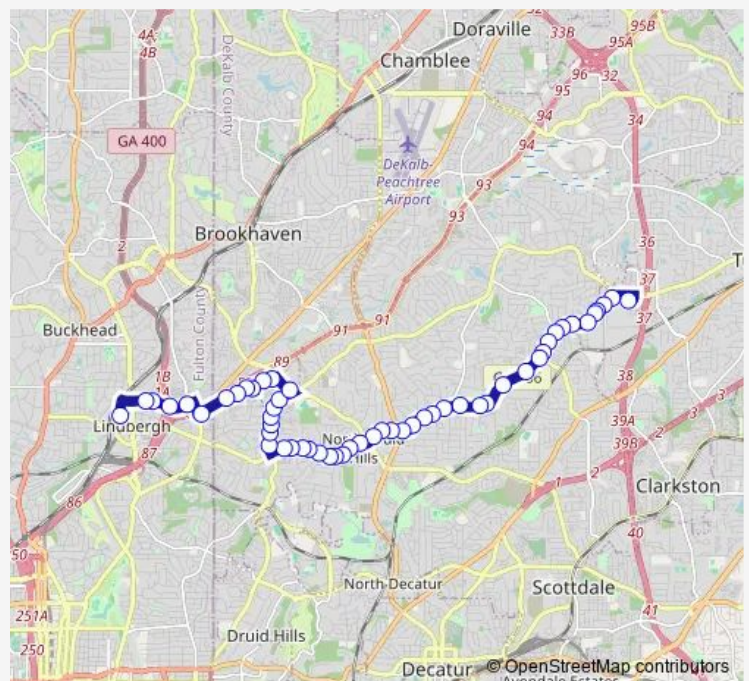

Bus 30 Lavista Road

[Go to website](#)

Direction

RANCHWOOD DR @ WEEMS RD — Lindbergh Center Station - North Loop/Morosgo Dr

54 stops

[Open route schedule](#)

RANCHWOOD DR @ WEEMS RD

Lavista RD @ Henderson Mill RD Ne

Lavista RD @ Brianwood Rd

Lavista RD @ Sagamore Dr

Lavista RD @ Winston Pl

Route schedule

RANCHWOOD DR @ WEEMS RD — Lindbergh Center Station - North Loop/Morosgo Dr

Monday	04:50-23:11
Tuesday	04:50-23:11
Wednesday	04:50-23:11
Thursday	04:50-23:11
Friday	04:50-23:11
Saturday	05:08-22:09
Sunday	05:08-22:09

Route info

Direction: RANCHWOOD DR @ WEEMS RD

Stops: 54

Trip Duration: 0 hour 37 min

30 — Lavista Road

Lavista RD @ Clairmont Rd

Lavista RD @ 2396

Lavista RD @ Amanda Cir

Lavista RD @ 3825

Lavista RD @ Montreal Rd

Lavista RD @ Henderson Mill Rd

RANCHWOOD DR @ WEEMS RD

30 Bus time schedules and route maps are available in an offline PDF at busmaps.com. Use the busmaps.com website to see live bus times, train schedule or subway schedule, and step-by-step directions for all public transit in Decatur