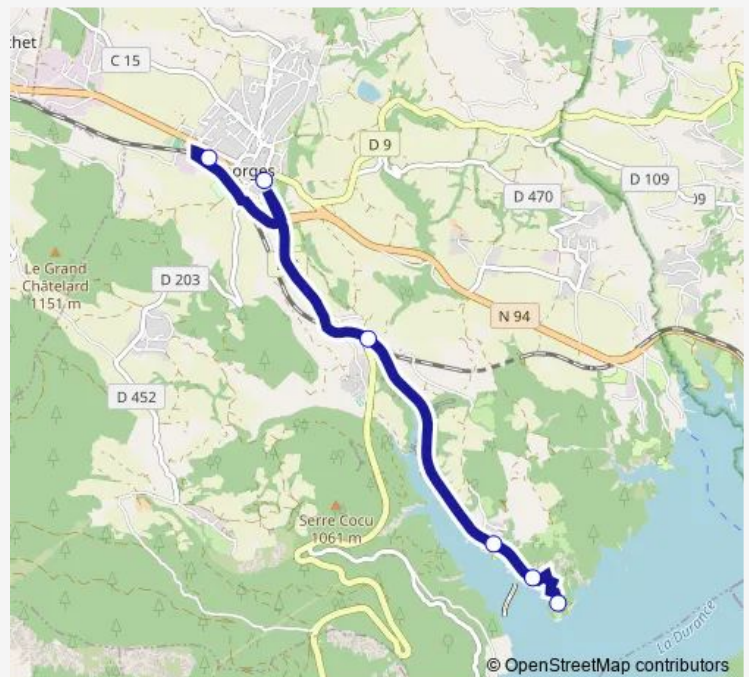

**Direction**

Gare — Plage des Trémouilles

6 stops

[Open route schedule](#)

Gare

Ecoles

D3

Ancienne Gare

## Route schedule

Gare — Plage des Trémouilles

Monday 10:10-19:20

Tuesday 10:10-19:20

Wednesday 10:10-19:20

Thursday 10:10-19:20

Friday 10:10-19:20

Saturday 10:10-19:20

## Route info

Direction: Gare

Stops: 6

Trip Duration: 0 hour 20 min

**Direction**

Plage des Trémouilles — Gare

6 stops

[Open route schedule](#)

## Route info

Direction: Plage des Trémouilles

Stops: 6

Trip Duration: 0 hour 20 min

Chorges - Chanteloube Bus time schedules and route maps are available in an offline PDF at busmaps.com. Use the busmaps.com website to see live bus times, train schedule or subway schedule, and step-by-step directions for all public transit in Gap