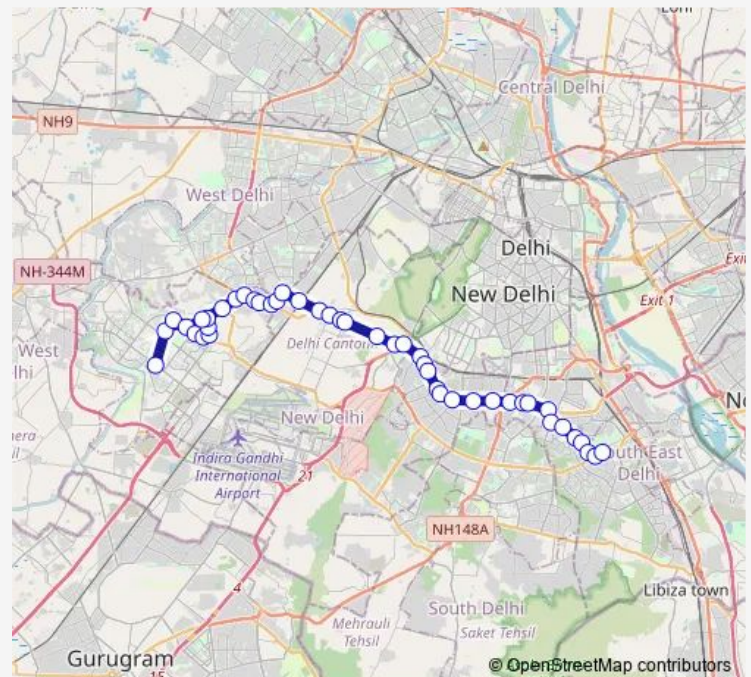

Thursday 04:33-08:09

Friday 04:33-08:09

Saturday 04:33-08:09

Sunday 04:33-08:09

Route info

Direction: Dwarka Sec-19 Pocket-3

Stops: 45

Trip Duration: 2 hour 23 min