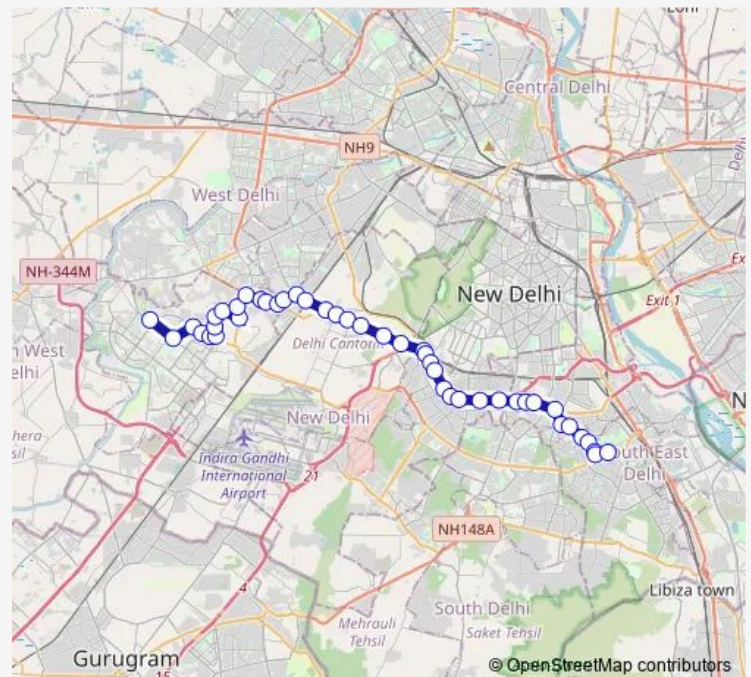

Supply Depot

Kirbi Place

Thimiyam Park

Route schedule

Dwarka Sec 13-3 Xing — Nehru Place Terminal

Monday 08:00

Tuesday 08:00

Wednesday 08:00

Thursday 08:00

Friday 08:00

Saturday 08:00

Sunday 08:00

Route info

Direction: Dwarka Sec 13-3 Xing

Stops: 44

Trip Duration: 1 hour 45 min