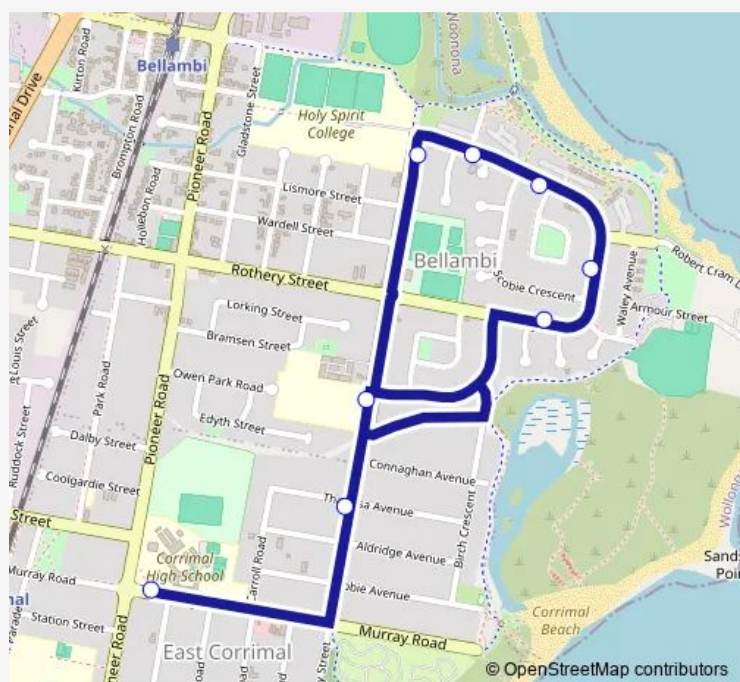

School Bus S074 Corrimal HS to Bellambi PS via Rothery St

[Go to website](#)

Direction

Corrimal High School, Murray Rd — Bellambi Public School, Cawley St

8 stops

[Open route schedule](#)

Corrimal High School, Murray Rd

Cawley St At Thalassa Av

Rothery St Opp Tressider Pl

Rothery St After Scobie Cres

Rothery St At Chounding Cres

Bellambi Point Community Preschool, Rothery St

Cawley St Opp Holy Spirit College

Bellambi Public School, Cawley St

Route schedule

Corrimal High School, Murray Rd — Bellambi Public School, Cawley St

Monday	—
Tuesday	14:50
Wednesday	14:50
Thursday	14:50
Friday	14:50
Saturday	—
Sunday	—

Route info

Direction: Corrimal High School, Murray Rd

Stops: 8

Trip Duration: 0 hour 10 min

S074 — Corrimal HS to Bellambi PS via Rothery St

S074 School Bus time schedules and route maps are available in an offline PDF at busmaps.com. Use the busmaps.com website to see live bus times, train schedule or subway schedule, and step-by-step directions for all public transit in Wollongong