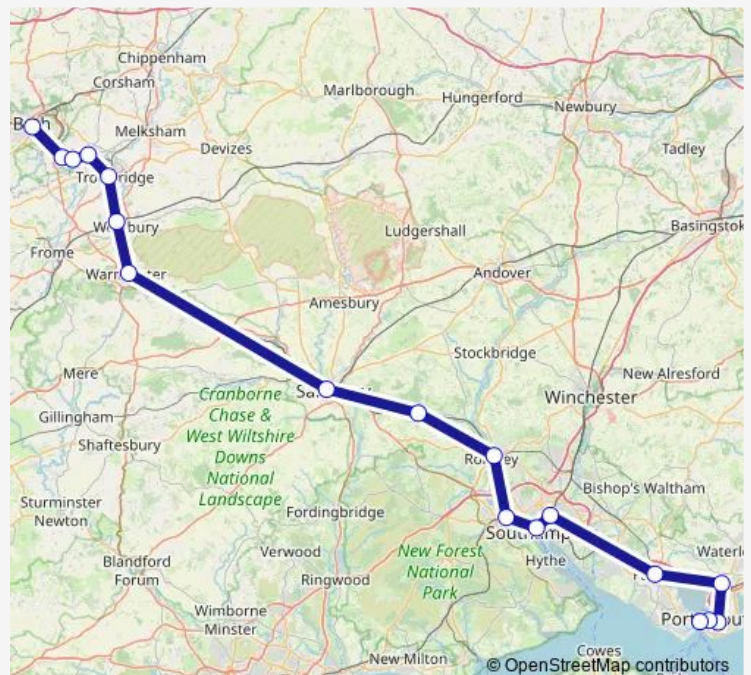

Rail Gw:Bth->Pmh GW train service from BTH to Pmh

[Go to website](#)

Direction

Bath Spa — Portsmouth Harbour

18 stops

[Open route schedule](#)

- Bath Spa
- Freshford
- Avoncliff
- Bradford-on-Avon
- Trowbridge
- Westbury (Wilts)
- Warminster
- Salisbury
- Dean
- Romsey
- Redbridge (Hants)
- Southampton Central
- St Denys
- Fareham
- Cosham
- Fratton
- Portsmouth & Southsea
- Portsmouth Harbour

Route schedule

Bath Spa — Portsmouth Harbour

Monday	—
Tuesday	—
Wednesday	—
Thursday	—
Friday	—
Saturday	—
Sunday	10:32

Route info

Direction: Bath Spa

Stops: 18

Trip Duration: 2 hour 19 min

■ Gw:Bth->Pmh — GW train service from BTH to Pmh

Gw:Bth->Pmh Rail time schedules and route maps are available in an offline PDF at busmaps.com. Use the busmaps.com website to see live bus times, train schedule or subway schedule, and step-by-step directions for all public transit in Portsmouth