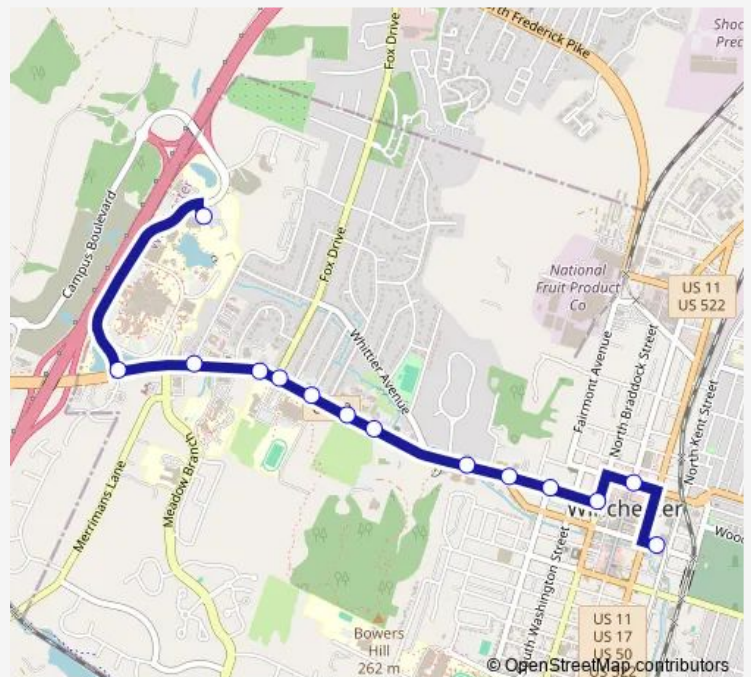

### Direction

Boscawen Transfer Station — WMC - Diagnostic Center

14 stops

[Open route schedule](#)

Boscawen Transfer Station

Piccadilly - Bank of Clarke County

Braddock & Amherst

Amherst & Stewart

### Route schedule

Boscawen Transfer Station — WMC - Diagnostic Center

Monday 06:00-18:50

Tuesday 06:00-18:50

Wednesday 06:00-18:50

Thursday 06:00-18:50

Friday 06:00-18:50

Saturday 09:30-16:30

### Route info

Direction: Boscawen Transfer Station

Stops: 14

Trip Duration: 0 hour 10 min

Amherst Street

## Route info

Direction: WMC - Diagnostic Center

Stops: 16

Trip Duration: 0 hour 18 min

Bus time schedules and route maps are available in an offline PDF at [busmaps.com](https://busmaps.com). Use the [busmaps.com](https://busmaps.com) website to see live bus times, train schedule or subway schedule, and step-by-step directions for all public transit in Winchester