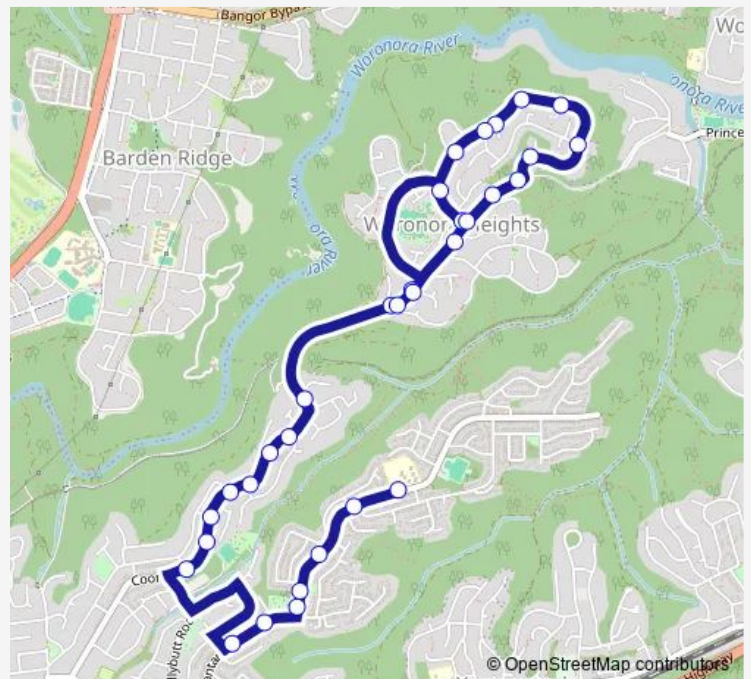

### Direction

Bundanoon Rd At Lowry Pl — Marton Public School, Kingswood Rd

32 stops

[Open route schedule](#)

- Bundanoon Rd At Lowry Pl
- Bundanoon Rd Opp Penguin Pl
- Woronora Heights Shopping Centre, Warrangaroo Dr
- Warrangaroo Dr At Bundanoon Rd
- Bundanoon Rd At Warrangaroo Dr
- Bundanoon Rd Opp Whimbrel Pl
- Bundanoon Rd Before Warrangaroo Dr
- Warrangaroo Dr At Wylah Pl
- Warrangaroo Dr At Spoonbill Av
- Warrangaroo Dr At Jabiru Pl
- Warrangaroo Dr After Jabiru Pl
- Warrangaroo Dr At Dove Cl
- Warrangaroo Dr At Oriole St
- Warrangaroo Dr Opp Goshawk Cres
- Bundanoon Rd Opp Teal Pl
- Bundanoon Rd Opp Gannet Pl
- Bundanoon Rd At Sandpiper Pl
- Bundanoon Rd At Arkana Pl
- Cooriengah Heights Rd At Kilmarnock Rd
- Cooriengah Heights Rd Opp Mirang Pl

### Route schedule

Bundanoon Rd At Lowry Pl — Marton Public School, Kingswood Rd

Monday	08:35
Tuesday	08:35
Wednesday	08:35
Thursday	08:35
Friday	08:35
Saturday	—
Sunday	—

### Route info

Direction: Bundanoon Rd At Lowry Pl

Stops: 32

Trip Duration: 0 hour 25 min

S292 — Bundanoon Rd at Lowry Pl, Woronora Heights to Marton Ps

Cooriengah Heights Rd At Dundee St

Cooriengah Heights Rd Opp Thurlgona Rd

Kingswood Rd Before Lalor Cres

Kingswood Rd Opp Warilda Av

Marton Public School, Kingswood Rd

S292 School Bus time schedules and route maps are available in an offline PDF at [busmaps.com](https://busmaps.com). Use the [busmaps.com](https://busmaps.com) website to see live bus times, train schedule or subway schedule, and step-by-step directions for all public transit in Liverpool