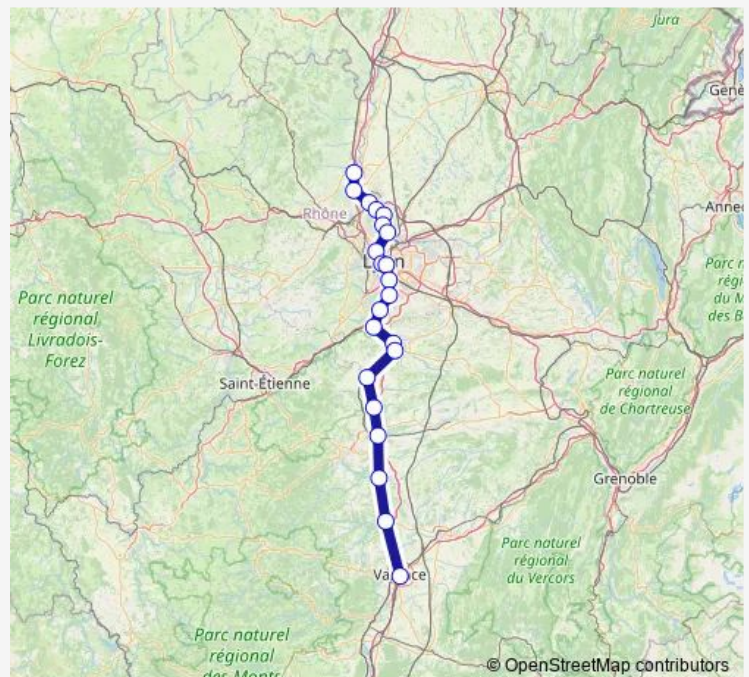

Sérézin

Chasse-sur-Rhône

Estressin

Vienne

Route schedule

Villefranche-sur-Saône — Vienne

Monday —

Tuesday —

Wednesday —

Thursday —

Friday —

Saturday 08:38-19:50

Sunday 09:51-19:50

Route info

Direction: Villefranche-sur-Saône

Stops: 14

Trip Duration: 1 hour 4 min

■ C24

Direction

Villefranche-sur-Saône — Valence

22 stops

[Open route schedule](#)

Villefranche-sur-Saône

Anse

Monday	—
Tuesday	—
Wednesday	—
Thursday	—
Friday	—
Saturday	10:16
Sunday	—

Route info

Direction: Lyon Part Dieu

Stops: 4

Trip Duration: 0 hour 34 min

Direction

Villefranche-sur-Saône — Lyon Part Dieu

4 stops