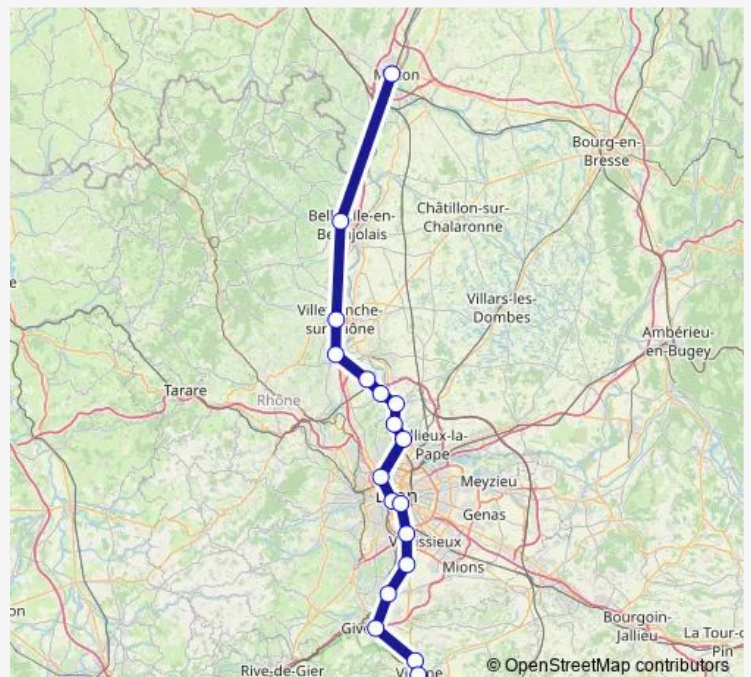

Regional Rail Service C24

[Go to website](#)

Direction

Mâcon — Vienne

18 stops

[Open route schedule](#)

- Mâcon
- Belleville sur Saône
- Villefranche-sur-Saône
- Anse
- Quincieux
- Saint-Germain-au-Mont-d'Or
- Albigny-Neuville
- Couzon-au-Mont-d'Or
- Collonges - Fontaines
- Lyon Vaise
- Lyon Perrache
- Lyon Jean Macé
- Saint-Fons
- Feyzin
- Sérézin
- Chasse-sur-Rhône
- Estressin
- Vienne

Route schedule

Mâcon — Vienne

Monday	06:20-19:41
Tuesday	06:20-19:41
Wednesday	06:20-19:41
Thursday	06:20-19:41
Friday	—
Saturday	—
Sunday	08:20-19:41

Route info

Direction: Mâcon

Stops: 18

Trip Duration: 1 hour 34 min

Direction

Vienne — Villefranche-sur-Saône

16 stops

[Open route schedule](#)

Vienne

Estressin

Chasse-sur-Rhône

Sérézin

Wednesday 06:06-20:06

Thursday 06:06-20:06

Friday —

Saturday —

Sunday 08:06-18:06

Route info

Direction: Vienne

Stops: 16